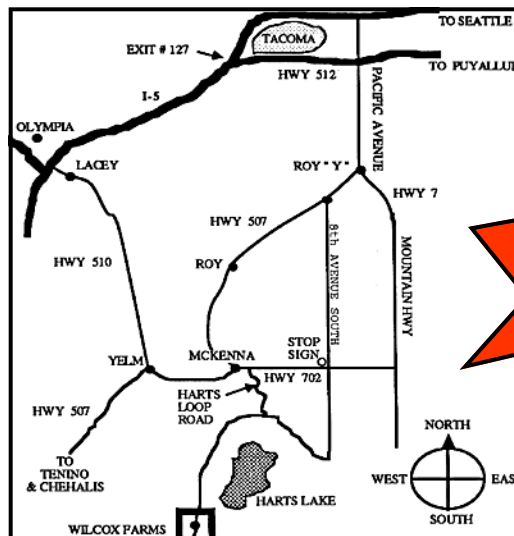

Enjoy a Great
Family
Outing!

40400 Harts Lake Valley Road So., Roy, WA
For more information: www.Rainier2cyl.org